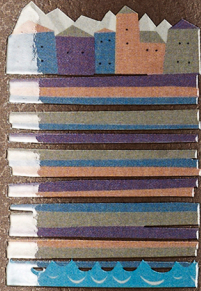

spinelli

TERRE DI CHIETI
INDICAZIONE GEOGRAFICA TIPICA
CABERNET SAUVIGNON
ESTATE BOTTLED

One family
their land
their wine
WINE MAKERS FROM
CHIETI

75cl E21 G 3 70mm A 02